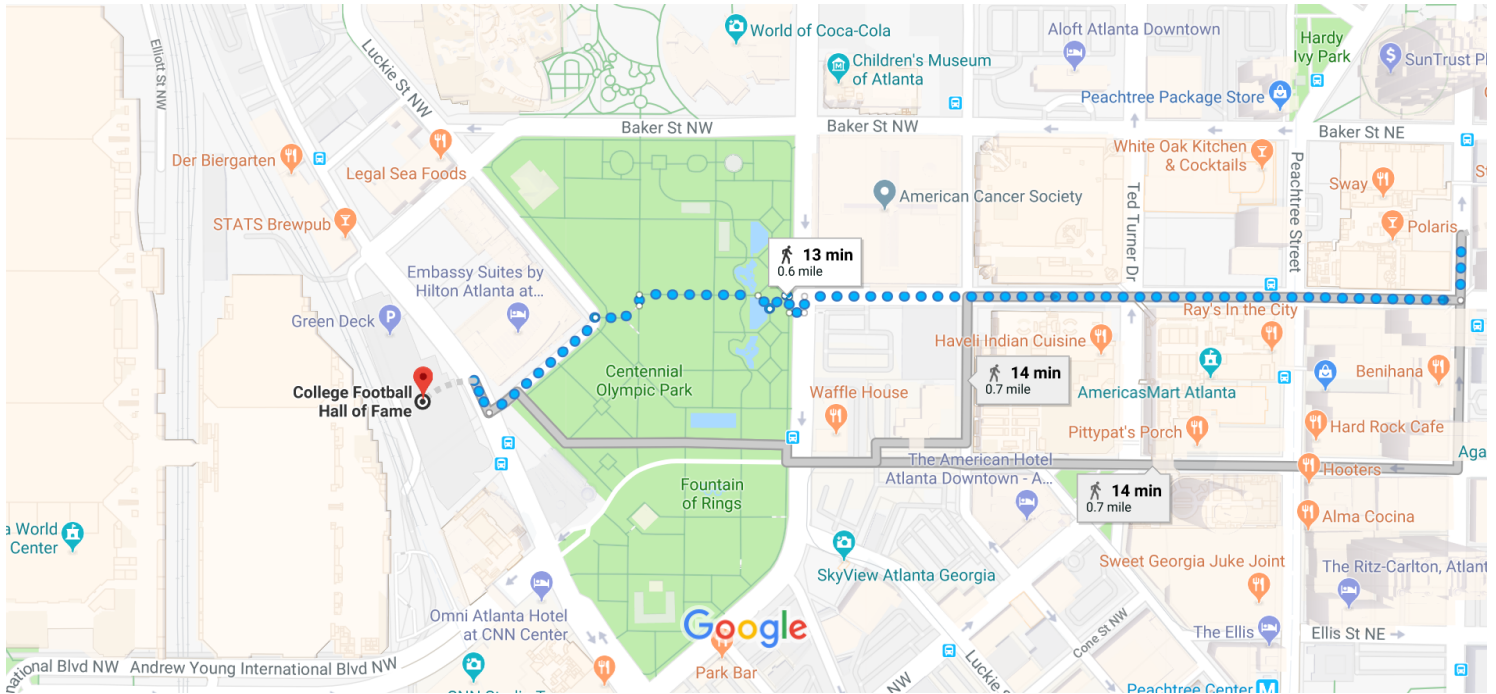

# Atlanta Marriott Marquis to College Football Hall of Fame

Walk 0.6 mile, 13 min

Map data ©2018 Google 200 ft

## Atlanta Marriott Marquis

Use caution—walking directions may not always reflect real-world conditions

265 Peachtree Center Ave NE, Atlanta, GA 30303

- ↑ 1. Head south on Peachtree Center Ave NE toward Portman Blvd PATH 180 ft

---

- ↘ 2. Turn right onto Harris St NE/John Portman Blvd NE  
i Continue to follow John Portman Blvd NE 0.3 mi

---

- ↙ 3. Turn left onto Centennial Olympic Park Dr NW 46 ft

---

- ↘ 4. Turn right toward Park Ave W NW 43 ft

---

-  13. Turn right onto Marietta St NW 98 ft