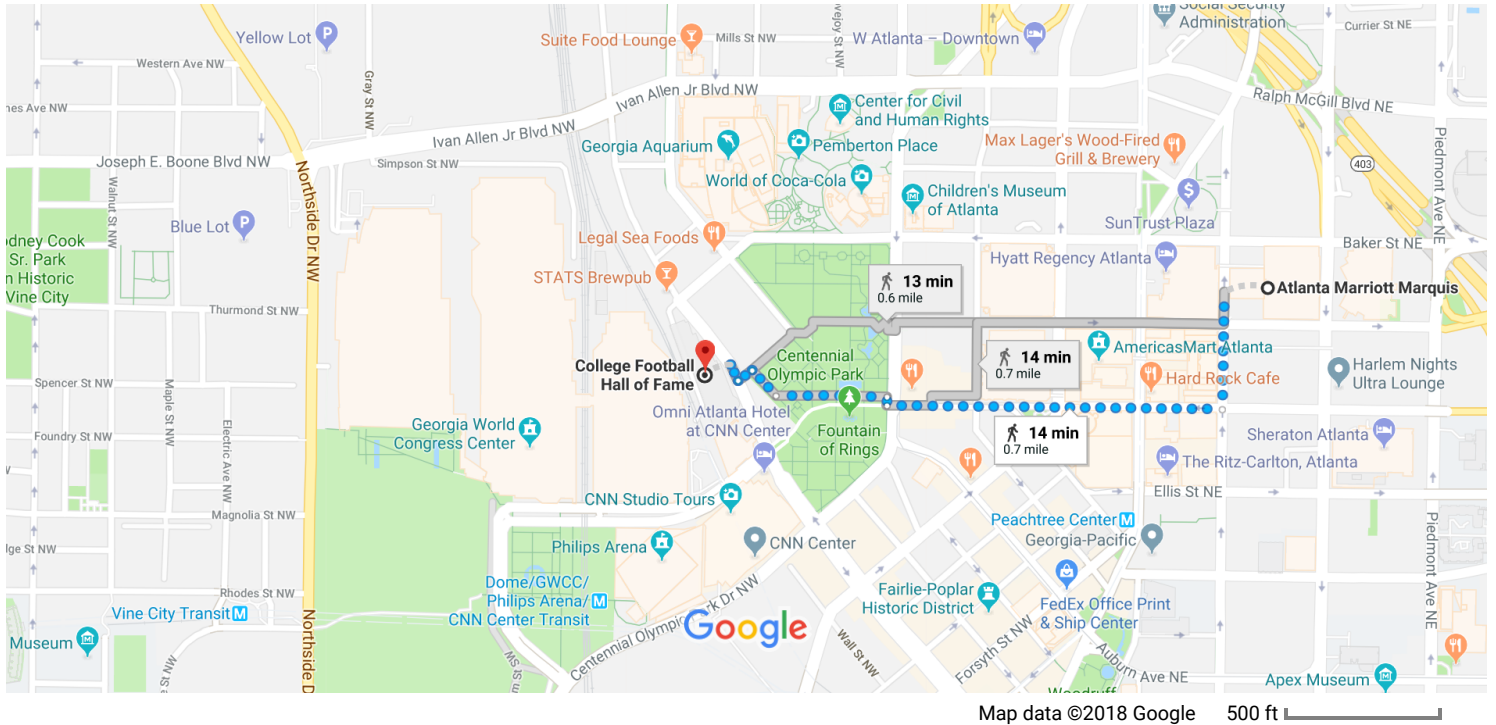

Atlanta Marriott Marquis to College Football Hall of Fame

Walk 0.7 mile, 14 min

Map data ©2018 Google 500 ft

Atlanta Marriott Marquis

265 Peachtree Center Ave NE, Atlanta, GA 30303

Use caution—walking directions may not always reflect real-world conditions

- 1. Head south on Peachtree Center Ave NE toward Portman Blvd PATH 0.1 mi

- 2. Turn right onto Andrew Young International Blvd NE 0.4 mi

- 3. Turn right toward Park Ave W NW 46 ft

- 4. Turn left toward Park Ave W NW 0.1 mi

- 5. Turn right toward Park Ave W NW 197 ft

- 6. Turn left onto Park Ave W NW 98 ft

- 7. Turn right onto Marietta St NW 98 ft

College Football Hall of Fame

250 Marietta St NW, Atlanta, GA 30313

These directions are for planning purposes only. You may find that construction projects, traffic, weather, or other events may cause conditions to differ from the map results, and you

7/18/2018

Atlanta Marriott Marquis to College Football Hall of Fame - Google Maps

should plan your route accordingly. You must obey all signs or notices regarding your route.